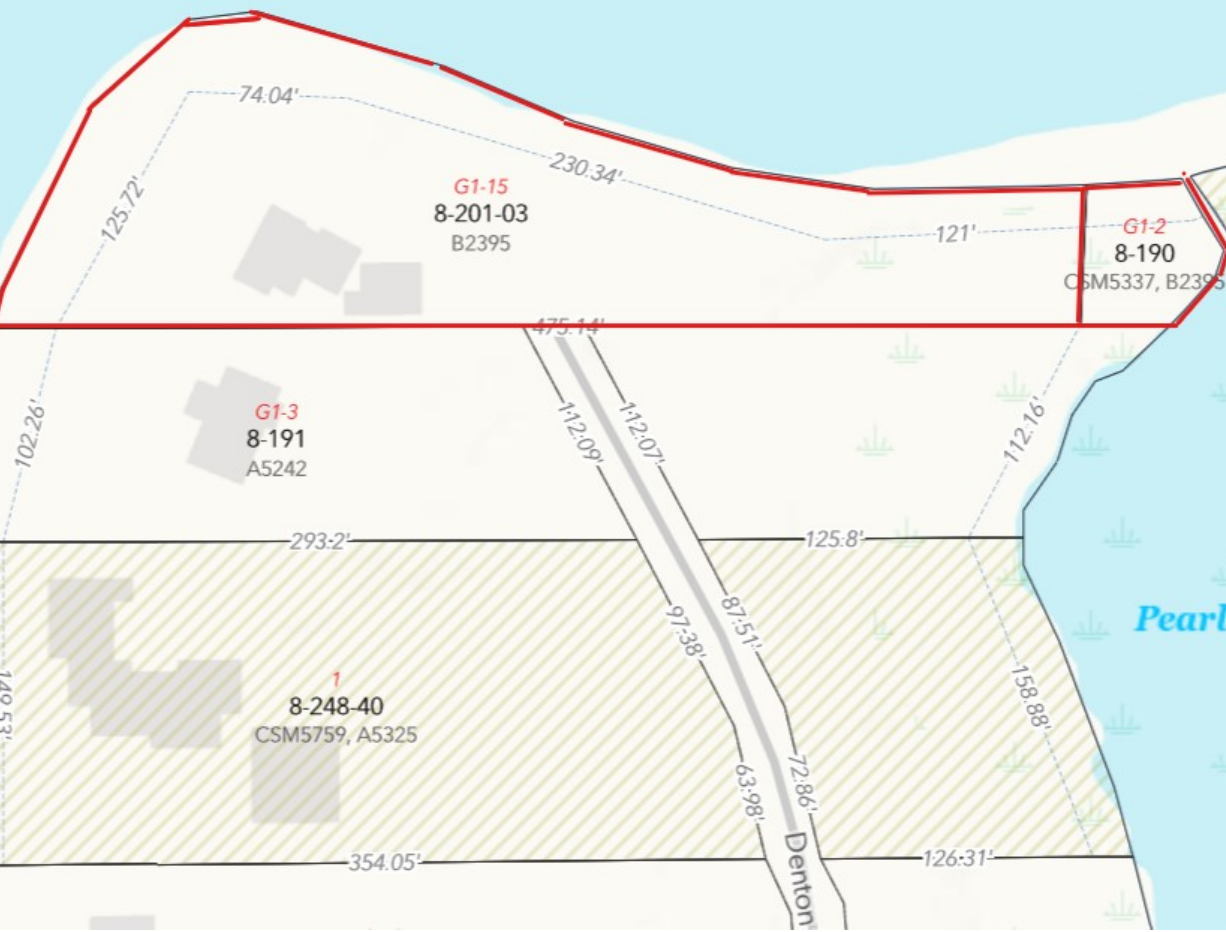

Stormy Lake

Stormy Lake

74.04'

G1-15
8-201-03
B2395

G1-2
8-190
CSM5337, B2395

G1-3
8-191
A5242

1
8-248-40
CSM5759, A5325

Pearl Lake

Denton

102.26'

125.72'

230.34'

121'

475.14'

1-12.09'

1-12.07'

112.76'

293.2'

125.8'

149.53'

97.38'

87.51'

158.88'

354.05'

63.98'

72.86'

126.31'